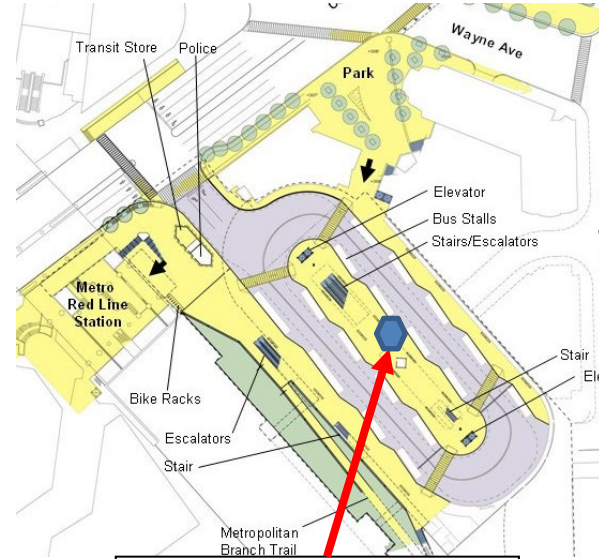

**FDA Circulator Pick-up / Drop-Off
Locations**

Starting at 6:00 a.m. thru 8:45 p.m.
 Approximate Wait Time: 8-10 min.

Building #1	North Parking Lot
Building #22	Building #66
East Loop Rd	Parking Lot 132 A & B
Building #32/51	Building #75

"Ride On Real Time" is a GPS technology mobile phone app that is available in the Apple and Android app stores

**White Oak Campus
to Silver Spring Metro**

BOLD/Italic indicates Ride-On 22 bus schedule

Departure Time White Oak Campus	Arrival Time Silver Spring Metro
<i>Dep Ride-On 5:46</i>	<i>Arr Ride-On 6:03</i>
<i>Dep Ride-On 6:32</i>	<i>Arr Ride-On 6:54</i>
<i>Dep Ride-On 7:13</i>	<i>Arr Ride-On 7:37</i>
<i>Dep Ride-On 7:53</i>	<i>Arr Ride-On 8:17</i>
<i>Dep Ride-On 8:33</i>	<i>Arr Ride-On 8:57</i>
<i>Dep Ride-On 9:12</i>	<i>Arr Ride-On 9:33</i>
Dep FDA 9:30	Arr SS 10:00
<i>Dep Ride-On 9:52</i>	<i>Arr Ride-On 10:13</i>
Dep FDA 10:25	Arr SS 10:45
Dep FDA 11:15	Arr SS 11:35
Dep FDA 11:45	Arr SS 12:05
Dep FDA 12:30	Arr SS 12:50
Dep FDA 1:30	Arr SS 1:50
Dep FDA 2:30	Arr SS 2:50
<i>Dep Ride-On 3:08</i>	<i>Arr Ride-On 3:29</i>
Dep FDA 3:10	Arr SS 3:30
<i>Dep Ride-On 3:53</i>	<i>Arr Ride-On 4:14</i>
Dep FDA 4:05	Arr SS 4:25
<i>Dep Ride-On 4:33</i>	<i>Arr Ride-On 4:54</i>
<i>Dep Ride-On 5:13</i>	<i>Arr Ride-On 5:34</i>
<i>Dep Ride-On 5:51</i>	<i>Arr Ride-On 6:10</i>
<i>Dep Ride-On 6:31</i>	<i>Arr Ride-On 6:50</i>
Dep FDA 7:00	Arr SS 7:25
<i>Dep Ride-On 7:11</i>	<i>Arr Ride-On 7:30</i>
Dep FDA 7:30	Arr SS 7:50
Dep FDA 8:30	Arr SS 8:50

Concerns with Ride-On!

Contact: 311

inside Montgomery County

Outside (240) 777-0311

**Silver Spring Metro
Pick-up Location**

**FDA Shuttle "only" Stop
Location Bus Bay "111"**

**White Oak Shuttle Bus and
Ride-On Pick-up Locations**