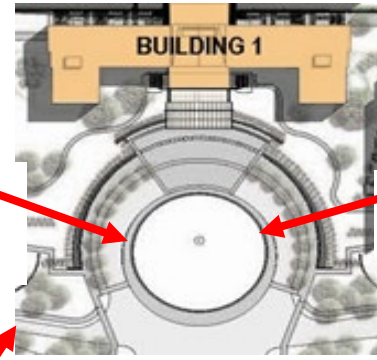

Concerns with Ride-On!

Contact: 311

inside Montgomery County

Outside (240) 777-0311

**Silver Spring Metro
Pick-up Location**

**FDA Shuttle "only" Stop
Location Bus Bay "111"**

**White Oak Shuttle Bus and
Ride-On Pick-up Locations**